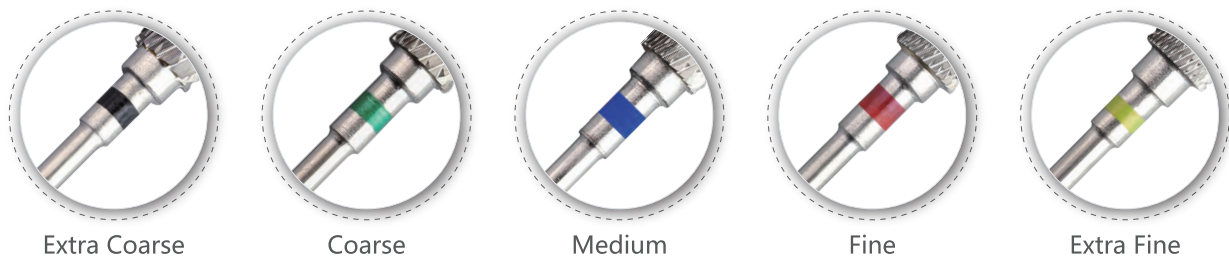

Color Ring and Burr Coarseness