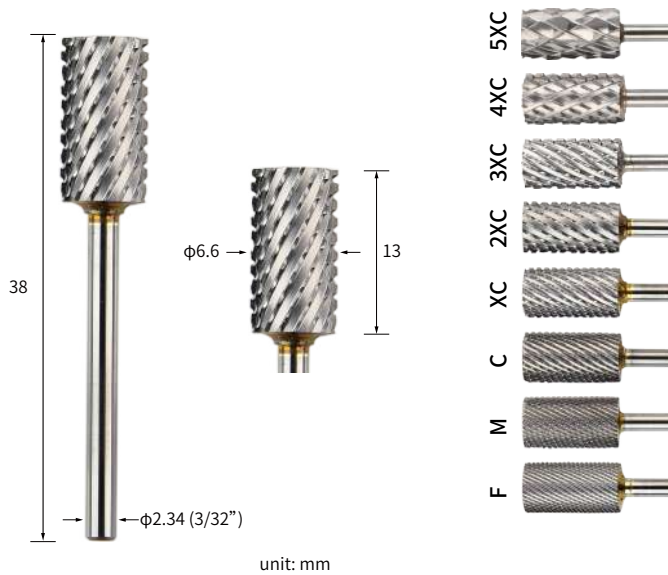

AR0613-D4S

AR0613B-D4S

SJ-01S

SJ-01RS