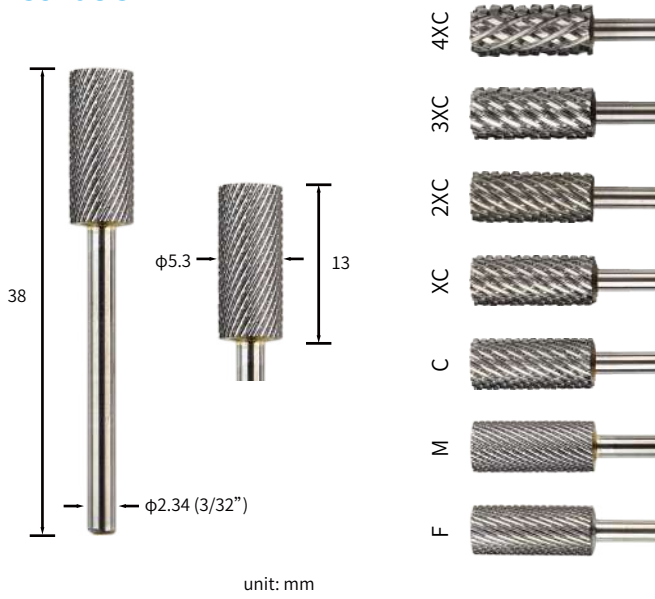

18 YEARS
OF
FOCUS

JiGrade
Nail Beauty
Rotary Burr

SJ-03S

SJ-03RS

SJ-03BRS

A057240-D6S(G)

AR0613-D4S

AR0613B-D4S