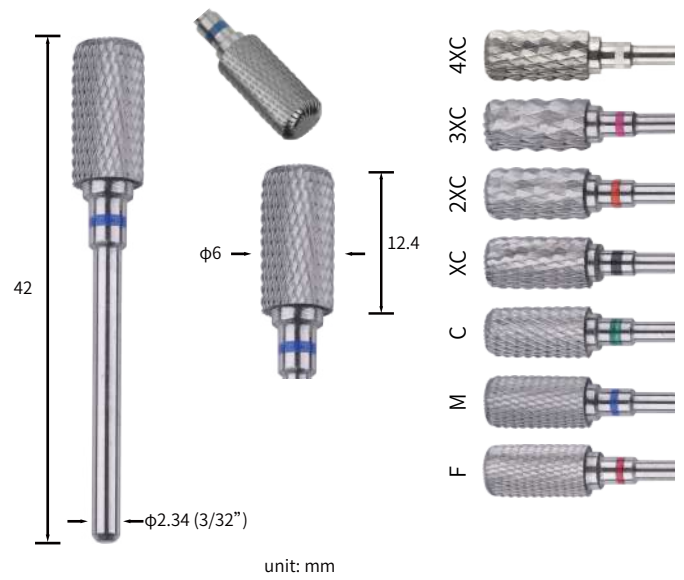

18 YEARS
OF
FOCUS

JiGrade
Nail Beauty
Rotary Burr

SJ-03S

SJ-03RS

SJ-03BRS

A057240-D6S(G)

AR0613-D4S

AR0613B-D4S