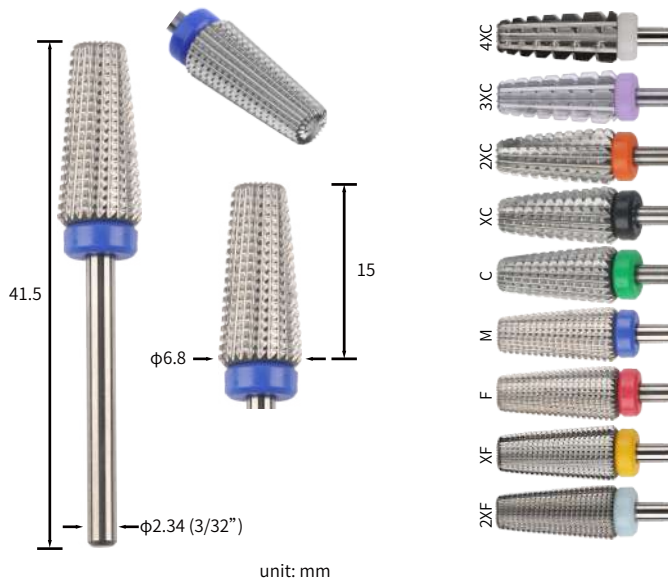

BM0715-BRS